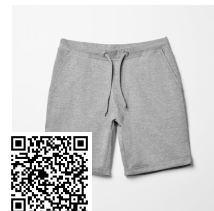

SPIRO BE0449